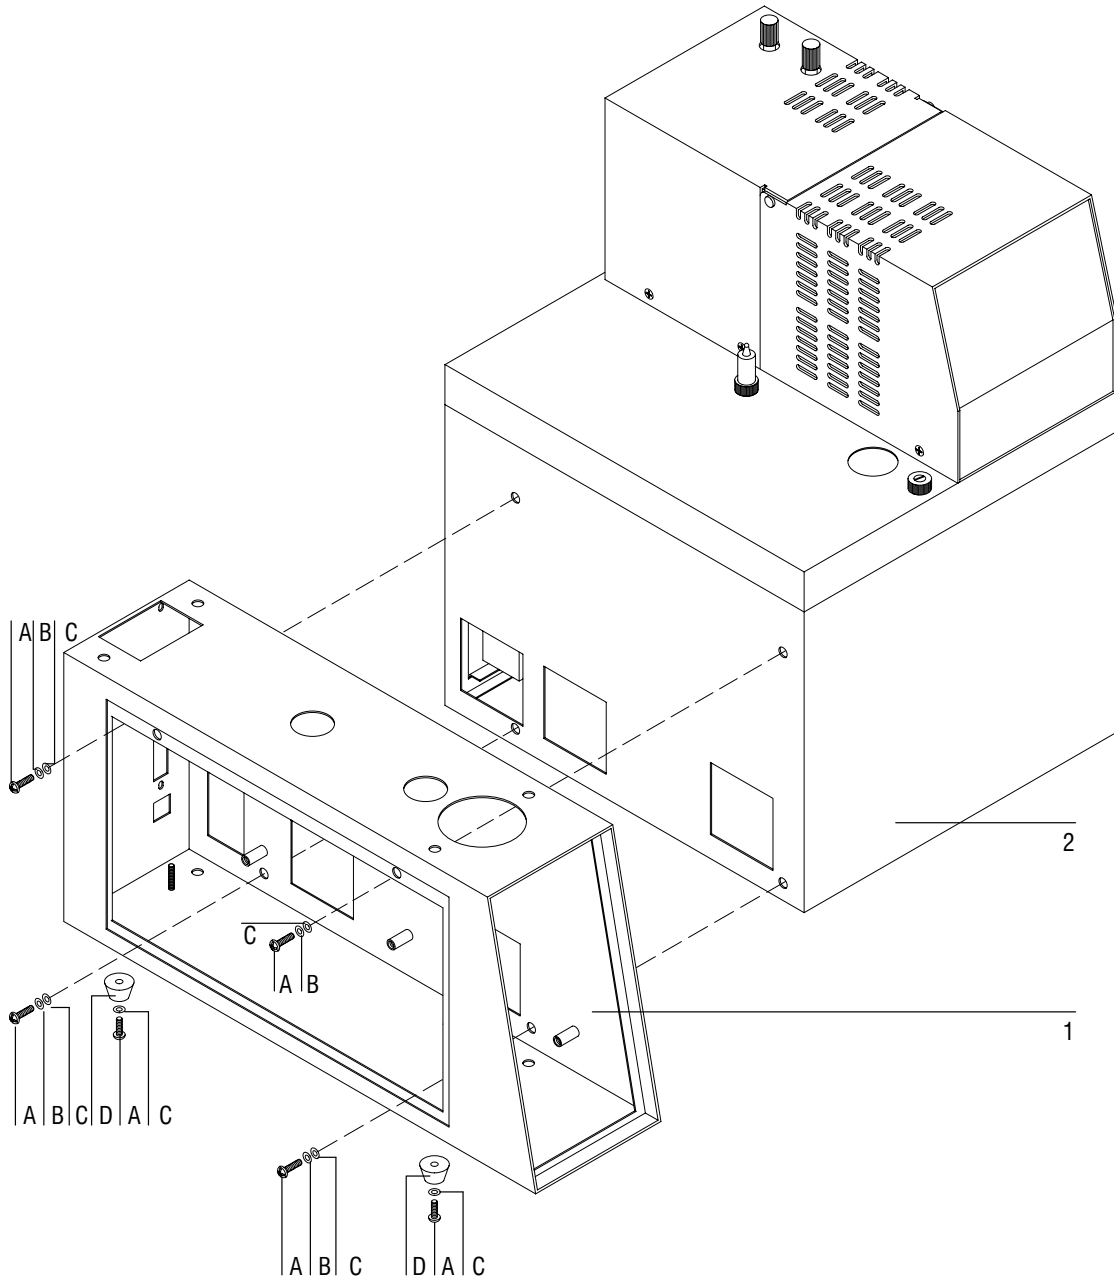


7694 Control Unit Cover

Description	HP Part No.	Qty
1 Frame, control unit	301-137-HSP	1
2 Frame, oven unit	301-110-HSP	1
Associated screws and washers		
A Screw, M4 X 12 pan head	0515-0909	6
B Washer, toothed D4	2190-0640	4
C Washer, flat D4	3050-0893	6
D Standoff, rubber	301-005-HSP	2

Figure 4-2. Removing the Control Unit Cover